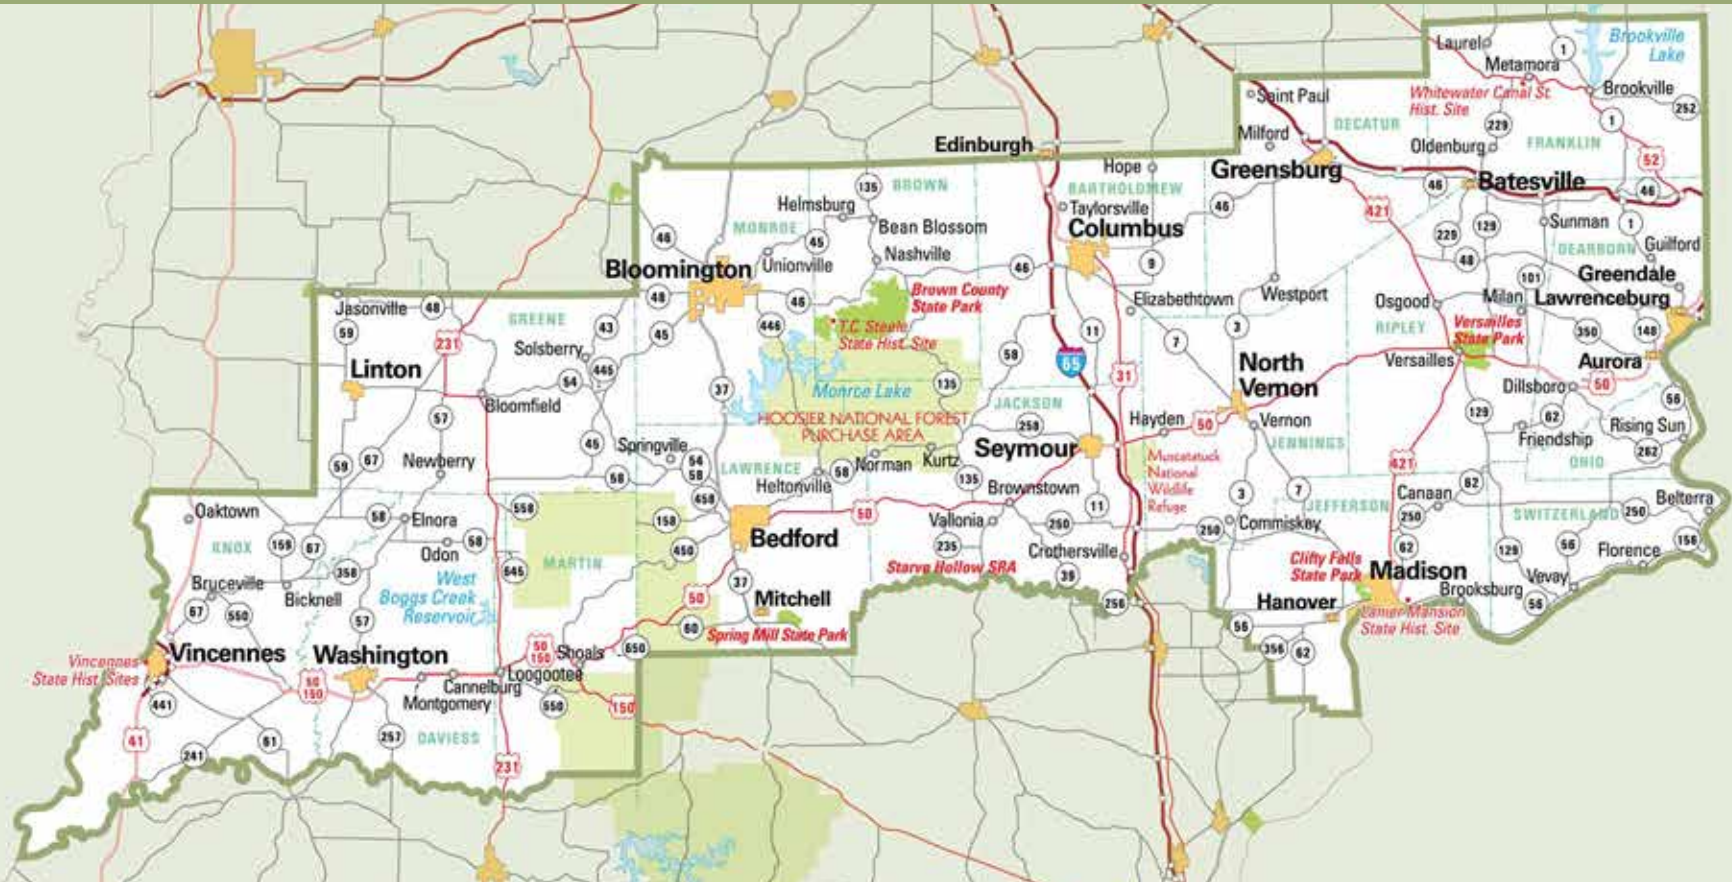

SOUTH CENTRAL REGION

In South Central Indiana, new experiences await adventuresome travelers. Discover world-class architecture and cuisine, enchanting waterfalls and herb gardens along the way.

For additional maps and trip ideas - VisitIndiana.com